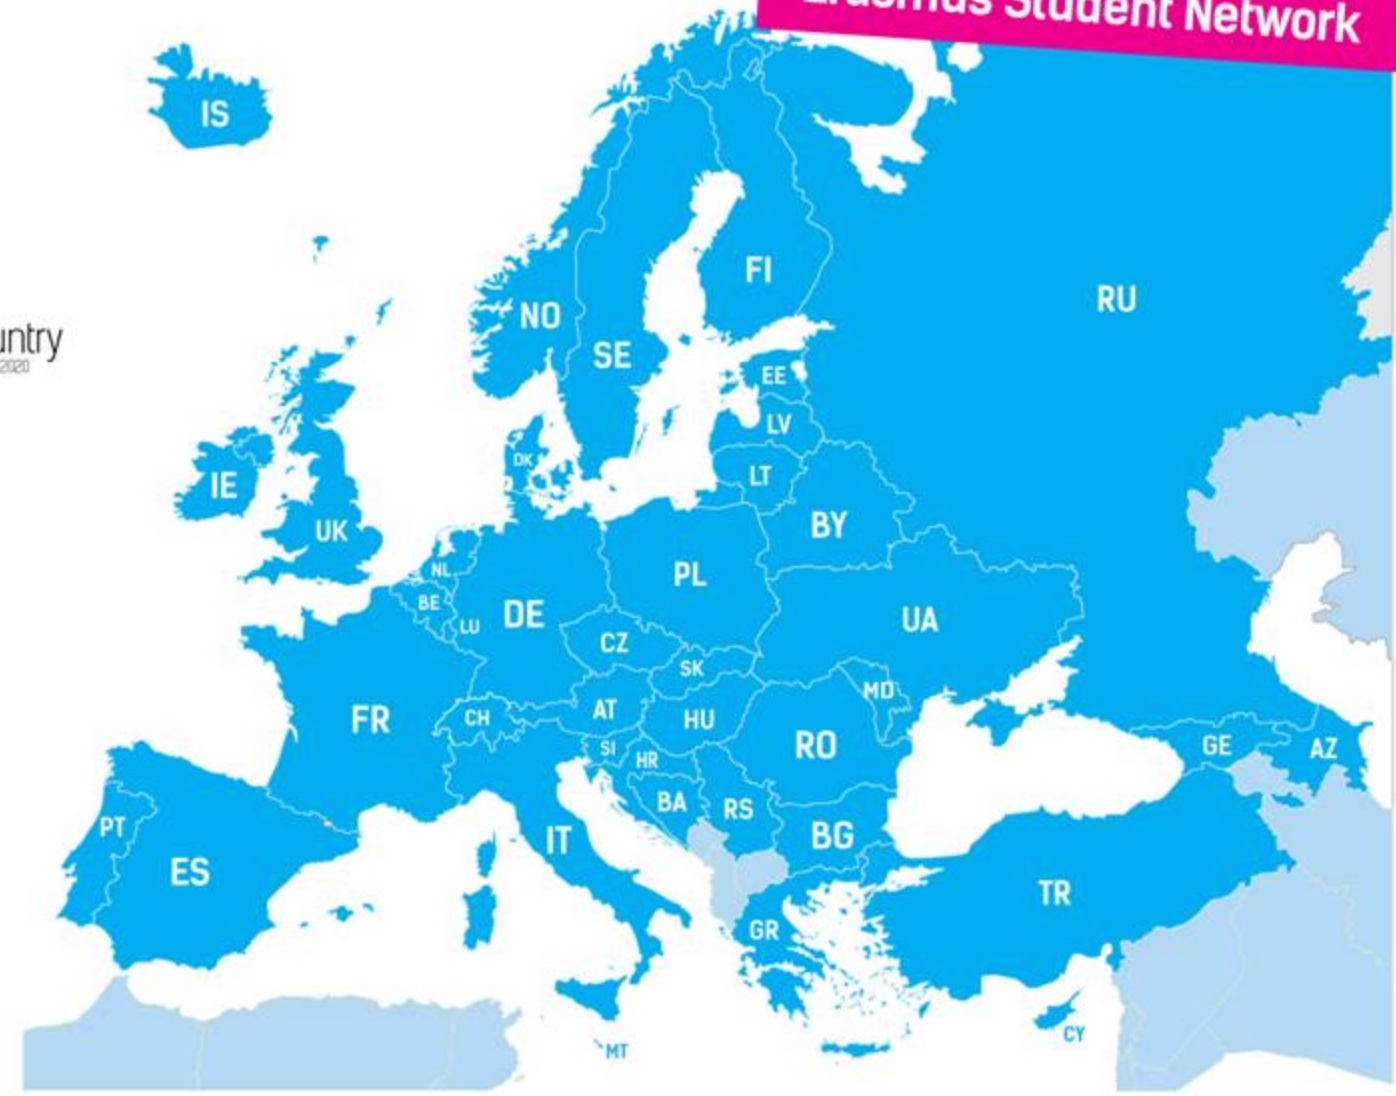

Erasmus Student Network  
**Åbo Akademi**

[www.esn.org](http://www.esn.org)

# Facts about ESN

- Erasmus Student Network
- Founded in 1989 for supporting and developing student exchange
- 44 countries; 559 sections  One of the biggest student associations in Europe and the whole world
- 3 levels  Local, national and international
- Aim:
  - Create a more mobile and flexible education environment by supporting and developing the student exchange
  - Improve the social and practical integration of international students

**Countries of the  
Erasmus Student Network**

 **ESN country**  
As of CNR Marmara 2020