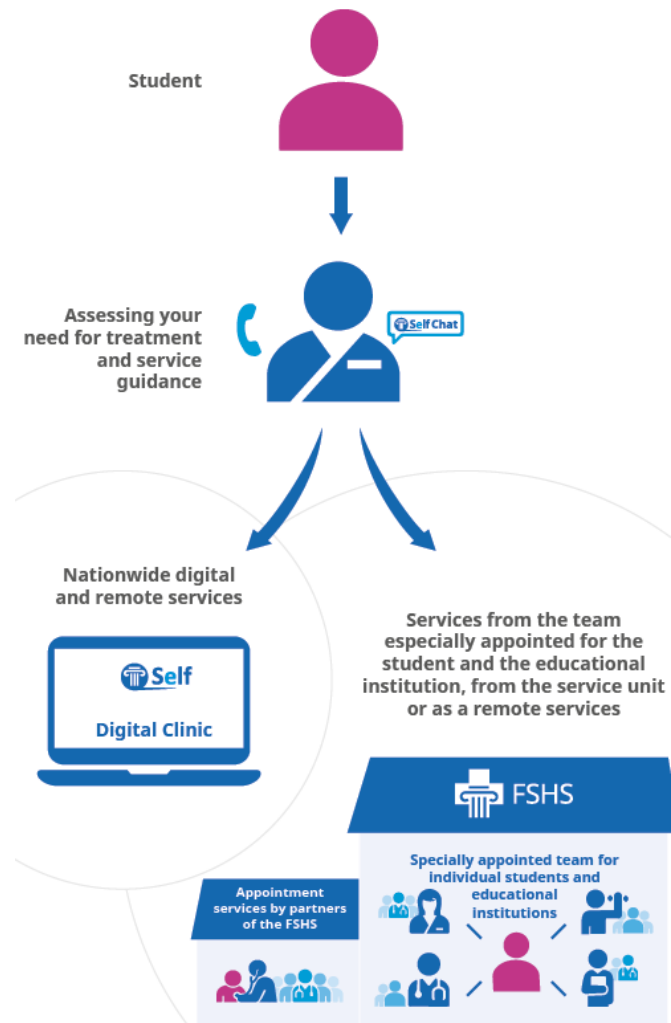

When should you contact Finnish Student Health Services?

If you are experiencing other difficulties in life

- Depression
- Anxiety
- Crisis
- Panic attacks
- Eating disorders
- Relationship problems
- Assessments
- Link: [Student health services](#)